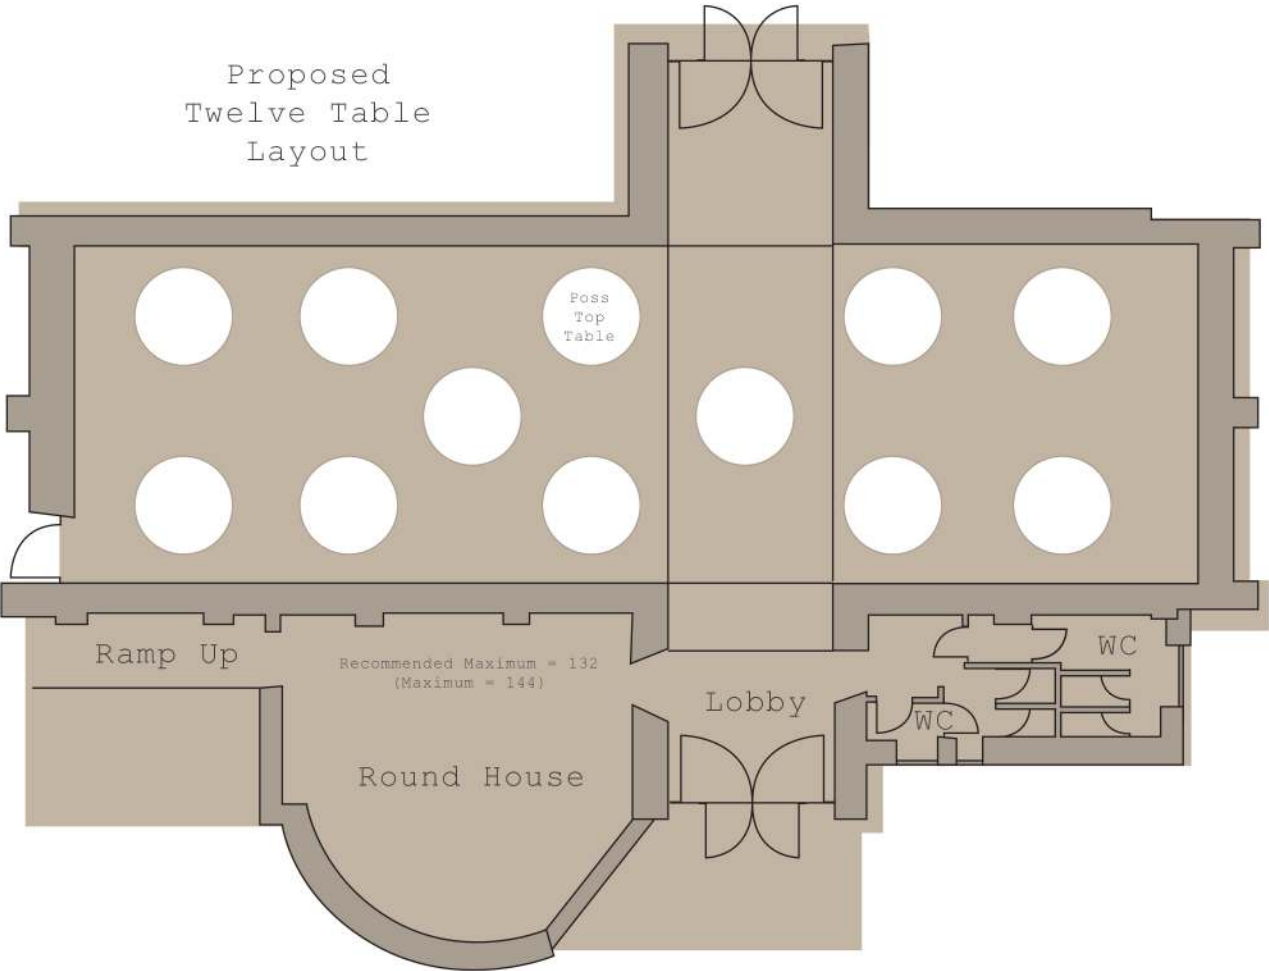

Proposed
Twelve Table
Layout

Poss
Top
Table

Ramp Up

Recommended Maximum = 132
(Maximum = 144)

Round House

Lobby

WC

WC