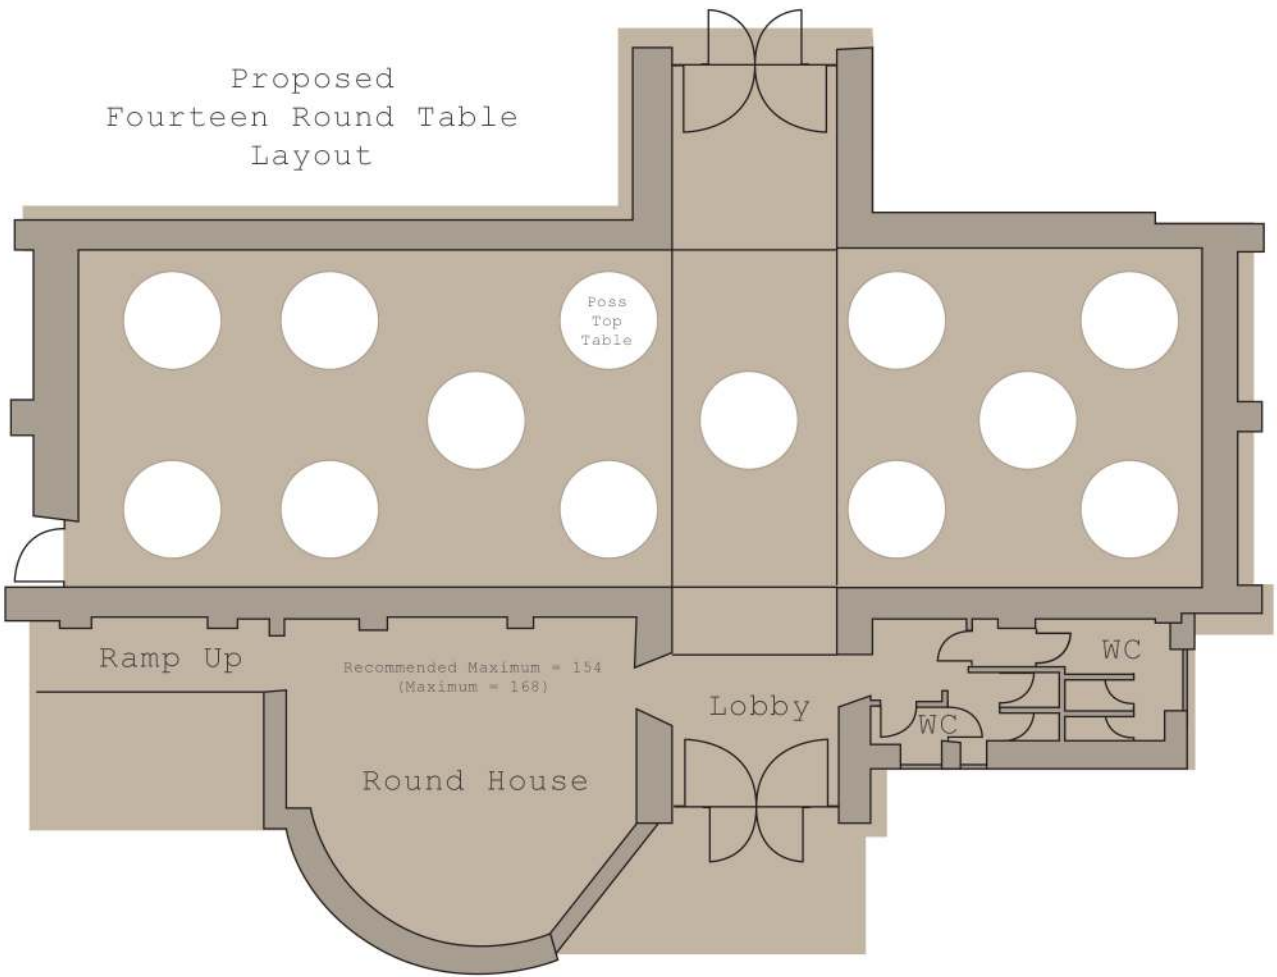

Proposed
Fourteen Round Table
Layout

Poss
Top
Table

Ramp Up

Recommended Maximum = 154
(Maximum = 168)

Round House

Lobby

WC

WC