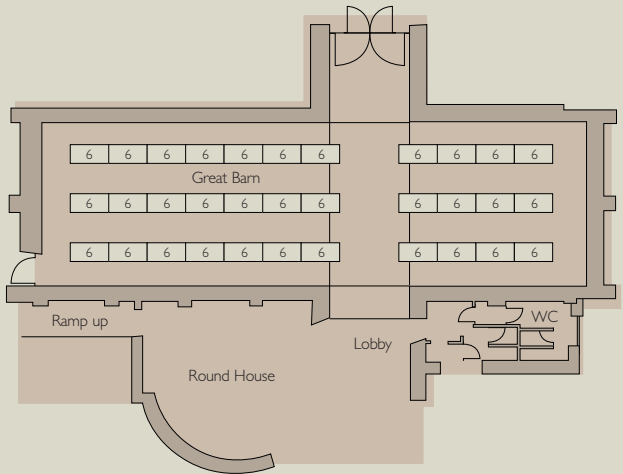

Maximum capacity at round tables: 168

Maximum capacity at trestle tables: 198